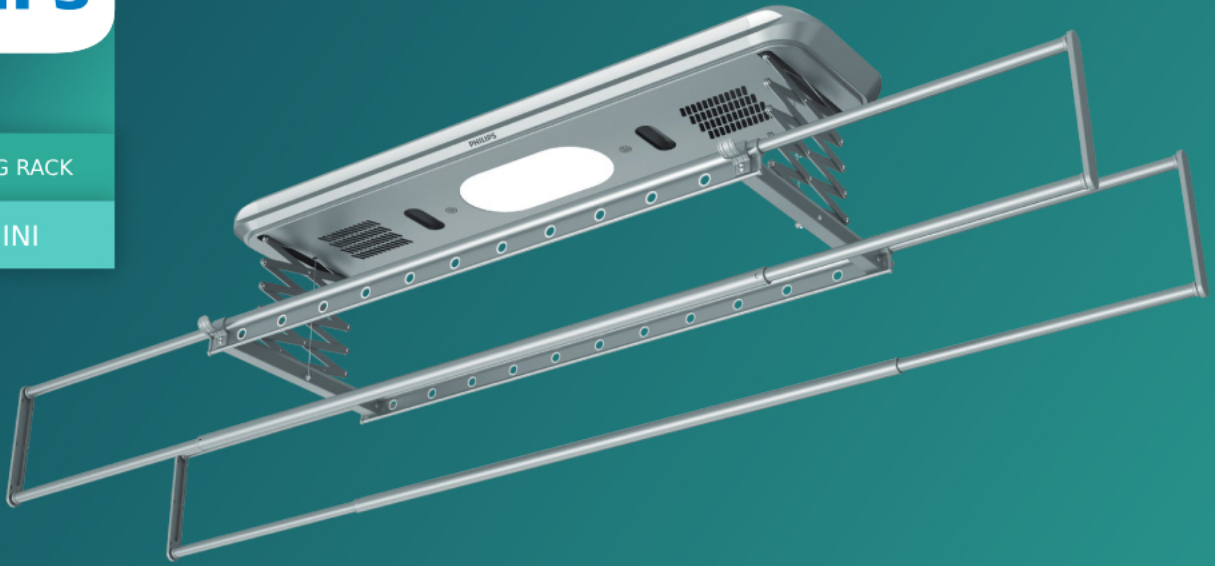

PHILIPS

SMART DRYING RACK

SDR 703 MINI

Model	SDR105-QBW	Host Dimension	1,311(L) × 328(W) × 80(H) mm
LED power	16 W	Pole Length	Extendable from 1,263 mm to 2,240 mm
Power consumption	608 W	Drop down Height	1,150 mm
Load Capacity	35 kg	Product Colour	Space grey

**2-mode
air drying**

**Smart
heat drying**

App control

**Effective
disinfection**

DC motor

Stable structure