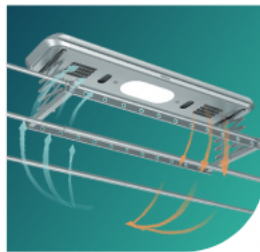

PHILIPS

SMART DRYING RACK

SDR 703 MINI

Model	SDR105-QBW	Host Dimension	1,311(L) × 328(W) × 80(H) mm
LED power	16 W	Pole Length	Extendable from 1,263 mm to 2,240 mm
Power consumption	608 W	Drop down Height	1,150 mm
Load Capacity	35 kg	Product Colour	Space grey

**2-mode
air drying**

**Smart
heat drying**

App control

**Effective
disinfection**

DC motor

Stable structure