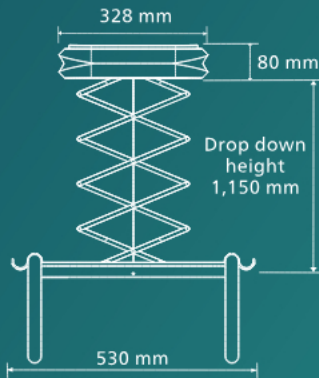

PHILIPS

SMART DRYING RACK

SDR 703 MINI

Model	SDR105-QBW	Host Dimension	1,311(L) × 328(W) × 80(H) mm
LED power	16 W	Pole Length	Extendable from 1,263 mm to 2,240 mm
Power consumption	608 W	Drop down Height	1,150 mm
Load Capacity	35 kg	Product Colour	Space grey