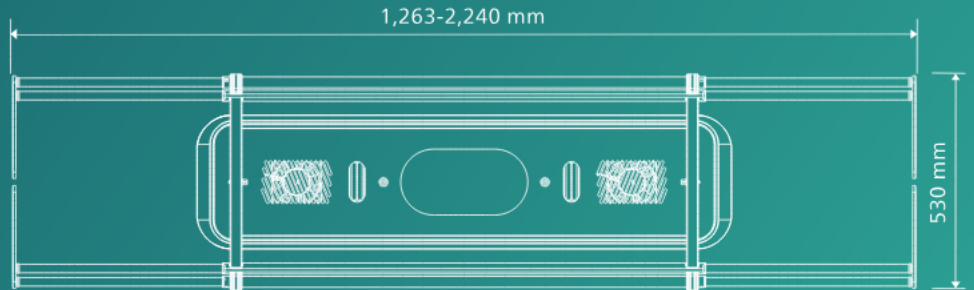

PHILIPS

SMART DRYING RACK

SDR 703 MINI

Model	SDR105-QBW	Host Dimension	1,311(L) × 328(W) × 80(H) mm
LED power	16 W	Pole Length	Extendable from 1,263 mm to 2,240 mm
Power consumption	608 W	Drop down Height	1,150 mm
Load Capacity	35 kg	Product Colour	Space grey