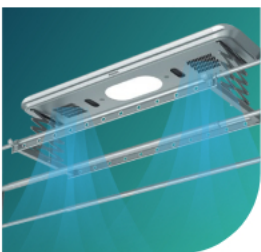

PHILIPS

SMART DRYING RACK

SDR 703 MINI

Model	SDR105-QBW	Host Dimension	1,311(L) × 328(W) × 80(H) mm
LED power	16 W	Pole Length	Extendable from 1,263 mm to 2,240 mm
Power consumption	608 W	Drop down Height	1,150 mm
Load Capacity	35 kg	Product Colour	Space grey