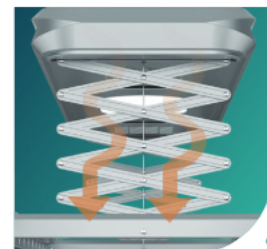

PHILIPS

SMART DRYING RACK

SDR 703 MINI

Model	SDR105-QBW	Host Dimension	1,311(L) × 328(W) × 80(H) mm
LED power	16 W	Pole Length	Extendable from 1,263 mm to 2,240 mm
Power consumption	608 W	Drop down Height	1,150 mm
Load Capacity	35 kg	Product Colour	Space grey

**2-mode
air drying**

**Smart
heat drying**

App control

**Effective
disinfection**

DC motor

Stable structure